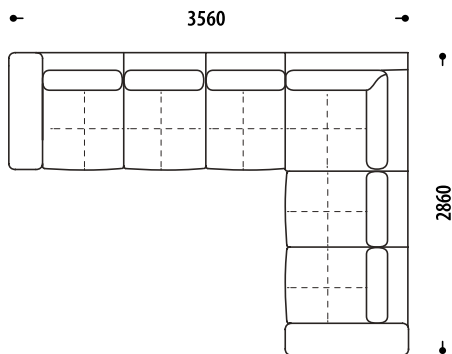

PL06-1M-2Memt-KP-2M-PP05