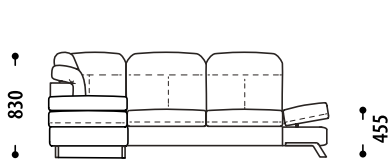

PL05-2Memt-KP-2M-PP06