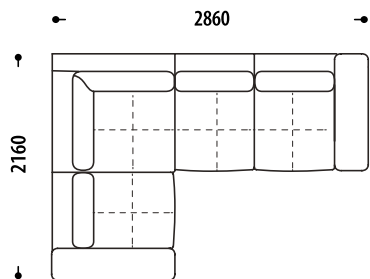

PL05-1M-KL-2Memt-PP06