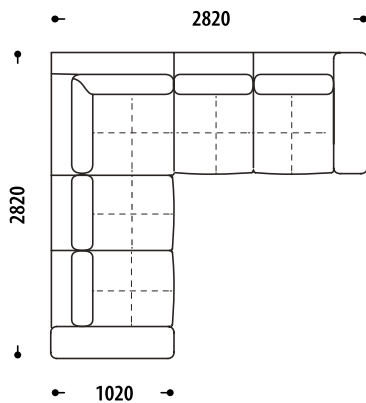

PL05-2Memt-KP-2M-PP06