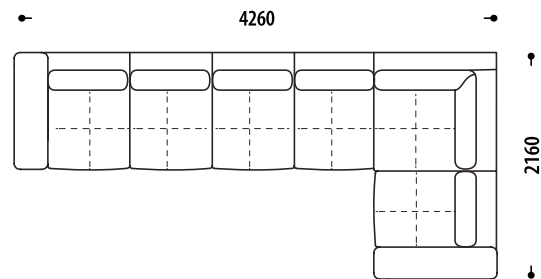

Ferruchi corner sofa – daily personal comfort!

Transformation
mechanism

The number of modules with sliding seats can be adjusted to match the customer's needs. The size of each module is adjusted by +/- 50 mm, which allows different modifications of the Ferruchi corner sofa. The design of the armrests can also be changed to fit one's needs and can have one or two

FERRUCHI

Configuration of the Ferruchi Corner sofa,
changes in overall dimensions:

PL05-2Memt-KP-2M-PP06

- 2Memt** a two-seater section, with an electric seat transformation mechanism (max 250mm)
- 2M** a two-seater section, without a transformation mechanism
- 1Memt** a single section, with electric seat transformation mechanism (max 250mm)
- 1M** a single section, without a transformation mechanism
- PL06 / PP06** armrest left 06 / right 06 (seat level with mechanism)
- PL05 / PP05** armrest left 05 / right 05 («overhead cushion» with a mechanism)
- KP / KL** right corner / left corner, corner section up to the sofa
- L +/-** increase or decrease the length and width of the seat / sleeping area in millimeters (mm)

Length of seat (L +/-)	2Memt	L+100mm	-
		L-100mm	-
Length of seat (L +/-)	2M	L+100mm	-
		L-100mm	-
Length of seat (L +/-)	1Memt	L+50mm	-
		L-50mm	-
Length of seat (L +/-)	1M	L+50mm	-
		L-50mm	-
Armrest with mechanism	PL06 / PP06	-	-
		-	-
Armrest with mechanism	PL05 / PP05	-	-
		-	-
Corner section	KL / KP	-	-
		-	-

PL05-2Memt-KP-2M-PP06

PL05-1M-KL-2Memt-PP06

PL05-1M-KL-2Memt-1M-PP06

PL06-1M-2Memt-1M-KP-1M-PP05

PL06-1M-2Memt-KP-2M-PP05

PL06-1M-2Memt-KP-2M-1M-PP05

ROSHE

Download the digital
version of the catalog