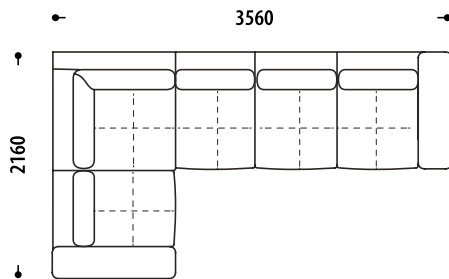

PL05-1M-KL-2Memt-1M-PP06