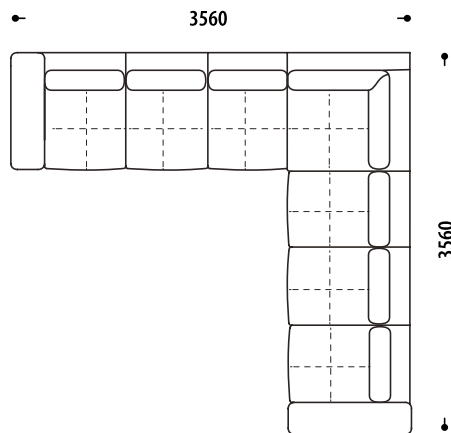

PL06-1M-2Memt-KP-2M-1M-PP05