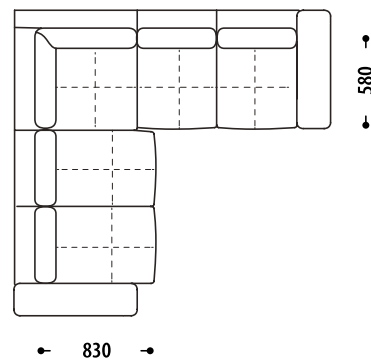

PL05-2Memt-KP-2M-PP06