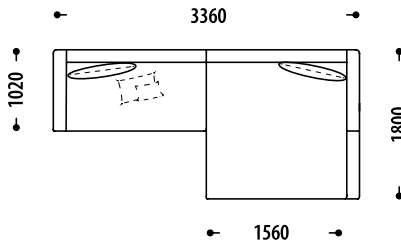

Length of seat / sleeping area (L +/-)	1Mr	L+50mm	L+100mm	-	-
		L-50mm	L-100mm	-	-
Length of seat / sleeping area (L +/-)	1MrL	L+100mm	L+200mm	L+300mm	-
		L-100mm	-	-	-
Length of seat / sleeping area (L +/-)	2Mr	L+100mm	-	-	-
		L-100mm	-	-	-
Length of seat / sleeping area (L +/-)	2MrPS	L+100mm	-	-	-
		L-100mm	-	-	-
Length of seat / sleeping area (L +/-)	OTL/OTP	L+50mm	L+100mm	L+200mm	-
		L-50mm	L-100mm	-	-
Length of seat / sleeping area (L +/-)	OTLL/OTPL	L+50mm	L+100mm	-	-
		L-50mm	L-100mm	L-200mm	L-300mm

Karol cushion 60x60

Karol cushion 65x55

Karol cushion 65x45

PLM-1MrL-OTPL-PPM

PLM-1MrL L+300mm-OTPL-PPM

PLM-1MrL-OTPL L-300mm-PPM

PLM-1MrL L+300mm-OTP-PPM

PLM-1MrL L-100mm-OTPL L-200mm-PPM