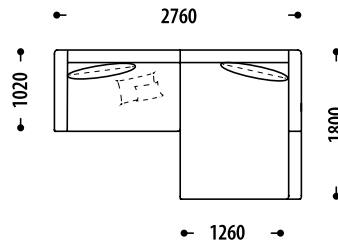

Hidden «Stepping» transformation mechanism intended for daily sleep

KAROL

Configuration of the Karol sofa,
changes in overall dimensions::

PLM-1MrL-OTPL-PPM

- BP** set of sofas / modules - without cushions (ALL cushions for sofas or modules are calculated separately)
- 1Mr** module, single-seater section, with a transformation mechanism for daily sleep (Seat width 790mm)
- 1MrL** extended «Long 1Mr» module, single-seater section, with a transformation mechanism for daily sleep (Seat width 1090mm)
- 2Mr** module, two-seater section, with a transformation mechanism for daily sleep (Seat width 1590mm)
- 2MrPS** a module with a decorative division of the seat, a two-seater section, with a transformation mechanism for daily sleep (Seat width 1590 mm)
- OTL / OTP** ottoman left /ottoman right (Seat width 760mm)
- OTLL / OTPL** extended module OTLL / OTPL - ottoman left /ottoman right(Seat width 1560mm)
- PLM / PPM** left / right soft armrest
- L +/-** increase/decrease of the sleeping place/seating place in millimeters (mm)

Length of seat / sleeping area (L +/-)	1Mr	L+50mm	L+100mm	-	-
		L-50mm	L-100mm	-	-
Length of seat / sleeping area (L +/-)	1MrL	L+100mm	L+200mm	L+300mm	-
		L-100mm	-	-	-
Length of seat / sleeping area (L +/-)	2Mr	L+100mm	-	-	-
		L-100mm	-	-	-
Length of seat / sleeping area (L +/-)	2MrPS	L+100mm	-	-	-
		L-100mm	-	-	-
Length of seat / sleeping area (L +/-)	OTL/OTP	L+50mm	L+100mm	L+200mm	-
		L-50mm	L-100mm	-	-
Length of seat / sleeping area (L +/-)	OTLL/OTPL	L+50mm	L+100mm	-	-
		L-50mm	L-100mm	L-200mm	L-300mm

Karol cushion 60x60

Karol cushion 65x55

Karol cushion 65x45

PLM-1MrL-OTPL-PPM

PLM-1MrL L+300mm-OTPL-PPM

PLM-1MrL-OTPL L-300mm-PPM

PLM-1MrL L+300mm-OTP-PPM

PLM-1MrL L-100mm-OTPL L-200mm-PPM