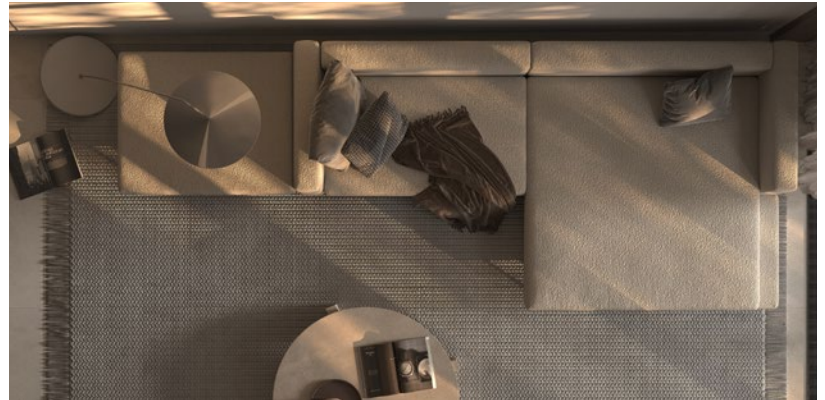

KAROL

Karol sofa - high functionality, ultra-comfort
and fashionable minimalism

The Karol model with a 1600 mm
width ottoman brings a new
level of home relaxation comfort.
It allows two people to sit freely
without unfolding the sofa.

The Karol – an innovative engineering solution for ultra-modern comfort!

Transformation mechanism

The design of this highly functional and spacious sofa withstands all loads because of its metal frame. Ultra-thin and as strong as possible, the “stepping” transformation mechanism creates a sleeping area for daily use.

Ultra soft polyurethane foam

Proprietary metal frame with ultra thin and sturdy technology

High-resilience polyurethane foam HR

Elastic properties - beech slats

Polyurethane foam with resilient properties and low residual deformation

Hidden «Stepping» transformation mechanism intended for daily sleep

KAROL

Configuration of the Karol sofa,
changes in overall dimensions::

PLM-1MrL-OTPL-PPM

- BP** set of sofas / modules - without cushions (ALL cushions for sofas or modules are calculated separately)
- 1Mr** module, single-seater section, with a transformation mechanism for daily sleep (Seat width 790mm)
- 1MrL** extended «Long 1Mr» module, single-seater section, with a transformation mechanism for daily sleep (Seat width 1090mm)
- 2Mr** module, two-seater section, with a transformation mechanism for daily sleep (Seat width 1590mm)
- 2MrPS** a module with a decorative division of the seat, a two-seater section, with a transformation mechanism for daily sleep (Seat width 1590 mm)
- OTL / OTP** ottoman left /ottoman right (Seat width 760mm)
- OTLL / OTPL** extended module OTLL / OTPL - ottoman left /ottoman right(Seat width 1560mm)
- PLM / PPM** left / right soft armrest
- L +/-** increase/decrease of the sleeping place/seating place in millimeters (mm)