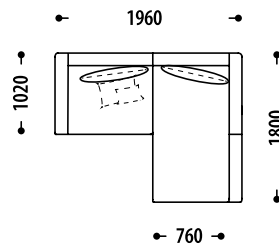

PLM-1Mr-OTP-PPM