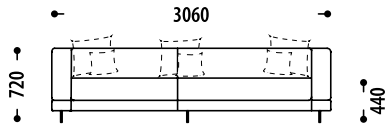

Karol cushion 60x60

Karol cushion 65x55

Karol cushion 65x45

PLM-1MrL-OTPL-PPM