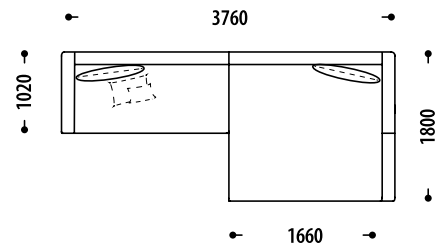

PLM-2Mr L+100mm-OTPL L+100mm-PPM