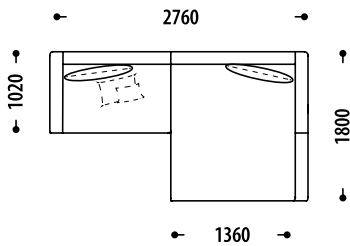

Hidden «Stepping» transformation mechanism intended for daily sleep

KAROL

Configuration of the Karol sofa,
changes in overall dimensions::

PLM-1MrL-OTPL-PPM

- BP** set of sofas / modules - without cushions (ALL cushions for sofas or modules are calculated separately)
- 1Mr** module, single-seater section, with a transformation mechanism for daily sleep (Seat width 790mm)
- 1MrL** extended «Long 1Mr» module, single-seater section, with a transformation mechanism for daily sleep (Seat width 1090mm)
- 2Mr** module, two-seater section, with a transformation mechanism for daily sleep (Seat width 1590mm)
- 2MrPS** a module with a decorative division of the seat, a two-seater section, with a transformation mechanism for daily sleep (Seat width 1590 mm)
- OTL / OTP** ottoman left /ottoman right (Seat width 760mm)
- OTLL / OTPL** extended module OTLL / OTPL - ottoman left /ottoman right(Seat width 1560mm)
- PLM / PPM** left / right soft armrest
- L +/-** increase/decrease of the sleeping place/seating place in millimeters (mm)

Length of seat / sleeping area (L +/-)	1Mr	L+50mm	L+100mm	-	-
		L-50mm	L-100mm	-	-
Length of seat / sleeping area (L +/-)	1MrL	L+100mm	L+200mm	L+300mm	-
		L-100mm	-	-	-
Length of seat / sleeping area (L +/-)	2Mr	L+100mm	-	-	-
		L-100mm	-	-	-
Length of seat / sleeping area (L +/-)	2MrPS	L+100mm	-	-	-
		L-100mm	-	-	-
Length of seat / sleeping area (L +/-)	OTL/OTP	L+50mm	L+100mm	L+200mm	-
		L-50mm	L-100mm	-	-
Length of seat / sleeping area (L +/-)	OTLL/OTPL	L+50mm	L+100mm	-	-
		L-50mm	L-100mm	L-200mm	L-300mm

Karol cushion 60x60

Karol cushion 65x55

Karol cushion 65x45

PLM-1MrL-OTPL-PPM

PLM-1MrL L+300mm-OTPL-PPM

PLM-1MrL-OTPL L-300mm-PPM

PLM-1MrL L+300mm-OTP-PPM

PLM-1MrL L-100mm-OTPL L-200mm-PPM