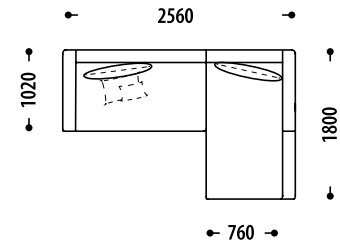

Hidden «Stepping» transformation mechanism intended for daily sleep

KAROL

Configuration of the Karol sofa,
changes in overall dimensions::

PLM-1MrL-OTPL-PPM

- BP** set of sofas / modules - without cushions (ALL cushions for sofas or modules are calculated separately)
- 1Mr** module, single-seater section, with a transformation mechanism for daily sleep (Seat width 790mm)
- 1MrL** extended «Long 1Mr» module, single-seater section, with a transformation mechanism for daily sleep (Seat width 1090mm)
- 2Mr** module, two-seater section, with a transformation mechanism for daily sleep (Seat width 1590mm)
- 2MrPS** a module with a decorative division of the seat, a two-seater section, with a transformation mechanism for daily sleep (Seat width 1590 mm)
- OTL / OTP** ottoman left /ottoman right (Seat width 760mm)
- OTLL / OTPL** extended module OTLL / OTPL - ottoman left /ottoman right(Seat width 1560mm)
- PLM / PPM** left / right soft armrest
- L +/-** increase/decrease of the sleeping place/seating place in millimeters (mm)

Length of seat / sleeping area (L +/-)	1Mr	L+50mm	L+100mm	-	-
		L-50mm	L-100mm	-	-
Length of seat / sleeping area (L +/-)	1MrL	L+100mm	L+200mm	L+300mm	-
		L-100mm	-	-	-
Length of seat / sleeping area (L +/-)	2Mr	L+100mm	-	-	-
		L-100mm	-	-	-
Length of seat / sleeping area (L +/-)	2MrPS	L+100mm	-	-	-
		L-100mm	-	-	-
Length of seat / sleeping area (L +/-)	OTL/OTP	L+50mm	L+100mm	L+200mm	-
		L-50mm	L-100mm	-	-
Length of seat / sleeping area (L +/-)	OTLL/OTPL	L+50mm	L+100mm	-	-
		L-50mm	L-100mm	L-200mm	L-300mm

Karol cushion 60x60

Karol cushion 65x55

Karol cushion 65x45

PLM-1MrL-OTPL-PPM

PLM-1MrL L+300mm-OTPL-PPM

PLM-1MrL-OTPL L-300mm-PPM

PLM-1MrL L+300mm-OTP-PPM

PLM-1MrL L-100mm-OTPL L-200mm-PPM