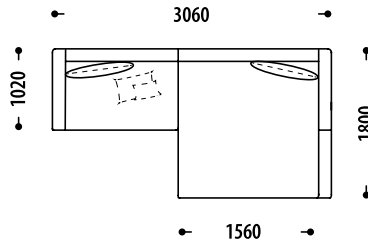

Karol cushion 60x60

Karol cushion 65x55

Karol cushion 65x45

PLM-1MrL-OTPL-PPM