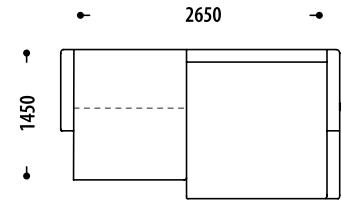

Karol cushion 60x60

Karol cushion 65x55

Karol cushion 65x45

PLM-1MrL-OTPL-PPM