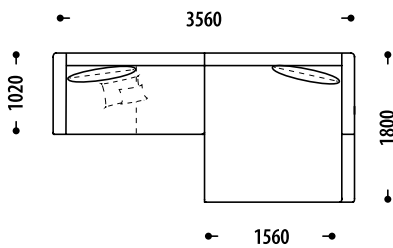

PLM-2MrPS-OTPL-PPM