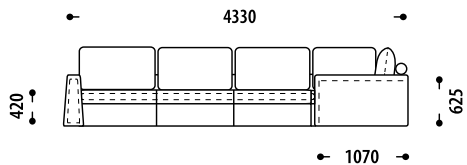

PLM,1MrL-2MrL-KP-1MrL,PPM