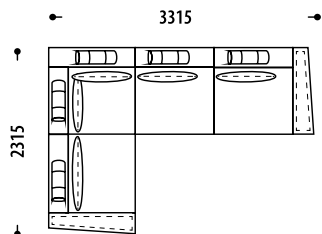

PLM,1MrL-2MrL-KP-1MrL,PPM

- BP** set of sofas / modules - without cushions (ALL cushions for sofas or modules are calculated separately)
- 1Mr** module, single section, with a transformation mechanism for daily sleep
- 2Mr** module, double section, with a transformation mechanism for daily sleep
- 1MrL** extended module Long «1Mr», single section, with a transformation mechanism for daily sleep
- 2MrL** extended module Long «2Mr», a double section, with a transformation mechanism for daily sleep
- KL/KP** left corner / right corner, corner section to the sofa
- PLM / PPM** left / right soft armrest

Length of seat / sleeping area (L +/-)	1Mr	L+50mm	L+100mm
		L-50mm	L-100mm
Length of seat / sleeping area (L +/-)	2Mr	L+100mm	L+200mm
		L-100mm	L-200mm
Length of seat / sleeping area (L +/-)	1MrL	L+50mm	L+100mm
		L-50mm	L-100mm
Length of seat / sleeping area (L +/-)	2MrL	L+100mm	L+200mm
		L-100mm	L-200mm
«Cartier» module Corner BP	KL / KP	-	-
«Cartier» armrest	PLM / PPM	-	-

PLM,1MrL-2MrL-KP-1MrL,PPM

PLM,1Mr-KL-2Mr,PPM

PLM,1MrL-KL-2MrL,PPM

PLM,1Mr-KL-2Mr-1Mr,PPM

PLM,1Mr-2Mr-KL-2Mr-1Mr,PPM

PLM,2Mr-KL-2Mr-1Mr,PPM

PLM,2Mr-KL-2Mr,PPM

ROSHE