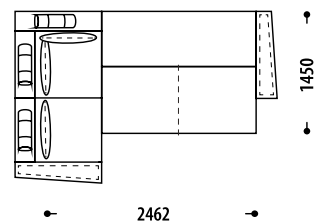

PLM,1Mr-KL-2Mr,PPM