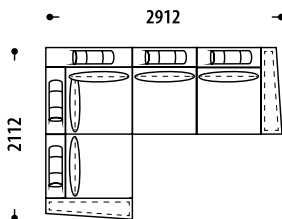

PLM,1Mr-KL-2Mr,PPM