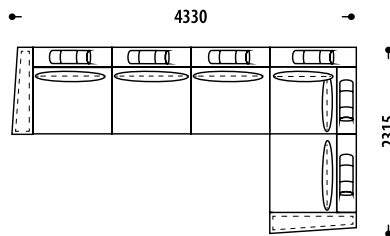

PLM,1MrL-2MrL-KP-1MrL,PPM