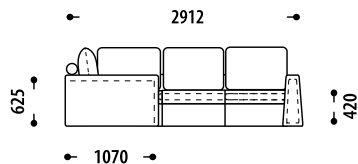

PLM,1Mr-KL-2Mr,PPM