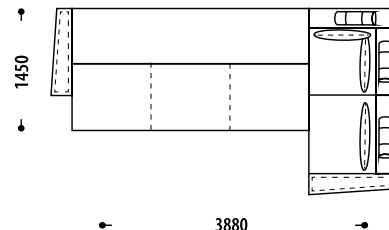

PLM,1MrL-2MrL-KP-1MrL,PPM