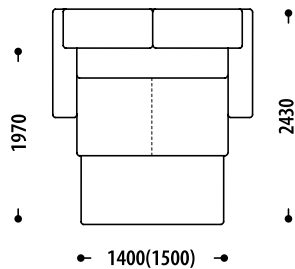

FABIO 2

Configuration of the Fabio 2 sofa,
changes in overall dimensions:

2Mr

- 1Mn** single section, with a storage space for bed linen, without the transformation mechanism
- 2Mr** double section, with the mechanism of transformation to a sofa
- 3Mn** triple section, with a storage space for bed linen, without the transformation mechanism
- L +/-** increase/decrease sleeping area/seat in millimeters (mm)

Length of seat / sleeping area (L +/-)	1Mn	L+50mm	L+100mm
		L-50mm	-
Length of seat / sleeping area (L +/-)	2Mr	L+100mm	-
		L-100mm	-
Length of seat / sleeping area (L +/-)	3Mn	L+150mm	-
		L-150mm	-

2Mr