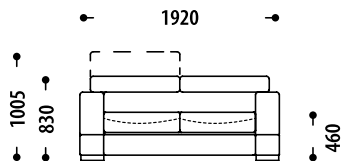

FABIO 2

Configuration of the Fabio 2 sofa,
changes in overall dimensions:

2Mr

- 1Mn** single section, with a storage space for bed linen, without the transformation mechanism
- 2Mr** double section, with the mechanism of transformation to a sofa
- 3Mn** triple section, with a storage space for bed linen, without the transformation mechanism
- L +/-** increase/decrease sleeping area/seat in millimeters (mm)

Length of seat / sleeping area (L +/-)	1Mn	L+50mm	L+100mm
		L-50mm	-
Length of seat / sleeping area (L +/-)	2Mr	L+100mm	-
		L-100mm	-
Length of seat / sleeping area (L +/-)	3Mn	L+150mm	-
		L-150mm	-

2Mr