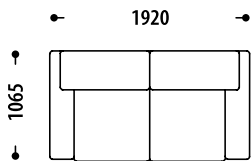

FABIO 2

Configuration of the Fabio 2 sofa,
changes in overall dimensions:

2Mr

- 1Mn** single section, with a storage space for bed linen, without the transformation mechanism
- 2Mr** double section, with the mechanism of transformation to a sofa
- 3Mn** triple section, with a storage space for bed linen, without the transformation mechanism
- L +/-** increase/decrease sleeping area/seat in millimeters (mm)

Length of seat / sleeping area (L +/-)	1Mn	L+50mm	L+100mm
		L-50mm	-
Length of seat / sleeping area (L +/-)	2Mr	L+100mm	-
		L-100mm	-
Length of seat / sleeping area (L +/-)	3Mn	L+150mm	-
		L-150mm	-

2Mr