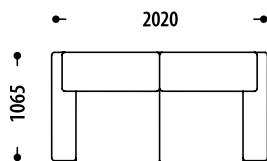

FABIO 2

Configuration of the Fabio 2 sofa,
changes in overall dimensions:

2Mr

- 1Mn** single section, with a storage space for bed linen, without the transformation mechanism
- 2Mr** double section, with the mechanism of transformation to a sofa
- 3Mn** triple section, with a storage space for bed linen, without the transformation mechanism
- L +/-** increase/decrease sleeping area/seat in millimeters (mm)

Length of seat / sleeping area (L +/-)	1Mn	L+50mm	L+100mm
		L-50mm	-
Length of seat / sleeping area (L +/-)	2Mr	L+100mm	-
		L-100mm	-
Length of seat / sleeping area (L +/-)	3Mn	L+150mm	-
		L-150mm	-

2Mr

2Mr L-100mm

2Mr L+100mm

1Mn-2Mr

1Mn-2Mr L+150mm

ROSHE

Download the digital
version of the catalog