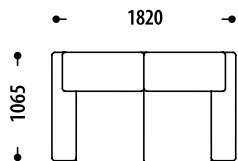

2Mr L-100mm