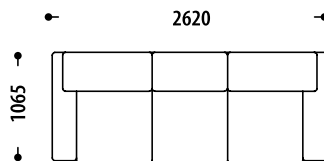

FABIO 2

Configuration of the Fabio 2 sofa,
changes in overall dimensions:

2Mr

- 1Mn** single section, with a storage space for bed linen, without the transformation mechanism
- 2Mr** double section, with the mechanism of transformation to a sofa
- 3Mn** triple section, with a storage space for bed linen, without the transformation mechanism
- L +/-** increase/decrease sleeping area/seat in millimeters (mm)

Length of seat / sleeping area (L +/-)	1Mn	L+50mm	L+100mm
		L-50mm	-
Length of seat / sleeping area (L +/-)	2Mr	L+100mm	-
		L-100mm	-
Length of seat / sleeping area (L +/-)	3Mn	L+150mm	-
		L-150mm	-

2Mr

2Mr L-100mm

2Mr L+100mm

1Mn-2Mr

1Mn-2Mr L+150mm

ROSHE

Download the digital
version of the catalog