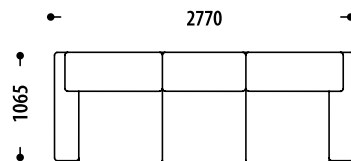

Length of seat / sleeping area (L +/-)	1Mn	L+50mm	L+100mm
		L-50mm	-
Length of seat / sleeping area (L +/-)	2Mr	L+100mm	-
		L-100mm	-
Length of seat / sleeping area (L +/-)	3Mn	L+150mm	-
		L-150mm	-

2Mr

2Mr L-100mm

2Mr L+100mm

1Mn-2Mr

1Mn-2Mr L+150mm

ROSHE

Download the digital
version of the catalog