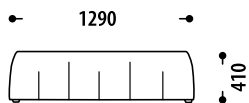

# HANNI

Configuration of the Hanni banquet:

L +/- increase or decrease the length and width of the seat in millimeters (mm)

Length of seat (L +/-)

Banquet

-

Banquet

**ROSHE**