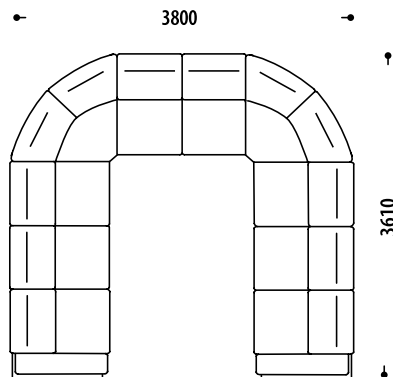

3Mn-KL-2Mr-KP-3Mn