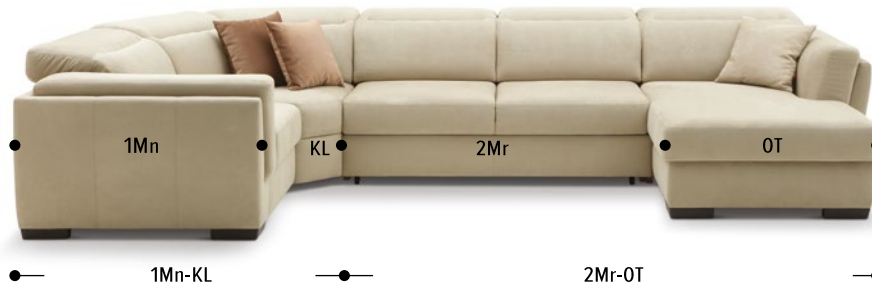

KELLY CORNER

The Kelly – A truly unique sofa

Softness, aesthetics,
functionality, adaptability
and comfort in rest – this is
the Kelly corner sofa.

Large Kelly sofa – Comfort for all!

Transformation
mechanism

The modular design and availability of corner sections enhance home comfort and allow for customizable shapes, whether L-shaped or U-shaped. The «Telescope» mechanism ensures the durability and reliability of daily reclining. A healthy sleep is guaranteed by a mattress, combined with three

kinds of polyurethane foam. The ottoman and opening modules double up as places for storing bedding, providing extra functionality to the Kelly corner modification.

KELLY

Configuration of the Kelly Corner sofa,
changes in overall dimensions:

1Mn-KL-2Mr-OT

- 2Mr** double section, with the mechanism of transformation
- 1Mn** single section, with a storage space for bed linen, without the mechanism of transformation to a sofa
- 2Mn** double section, with a storage space for bed linen, without the mechanism of transformation to a sofa
- 3Mn** triple section, with a storage space for bed linen, without the mechanism of transformation
- 1M** single section, without transformation mechanism, without storage space for bed linen
- 2M** double section, without transformation mechanism, without storage space for bed linen
- 3M** triple section, without transformation mechanism, without storage space for bed linen
- 2Mr-OT / OT-2Mr** ottoman of the right / ottoman of the left with the mechanism of transformation 2Mr
- 2Mn-OT / OT-2Mn** ottoman of the right / ottoman of the left with section 2Mn, (with a storage space for bed linen, without the mechanism of transformation)
- 2M-OT / OT-2M** ottoman right / ottoman left with section 2M, (without transformation mechanism, , without storage space for bed linen)
- KP / KL** right corner / left corner, corner section