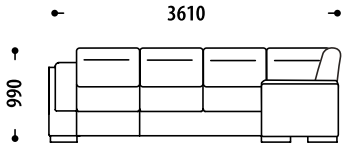

OT-2Mr-KP-1Mn