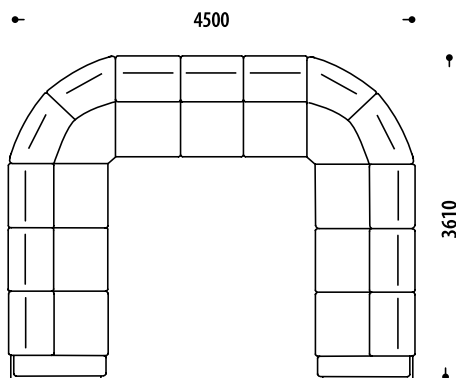

3Mn-KL-3Mn-KP-3Mn