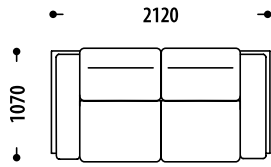

2Mr L+100mm