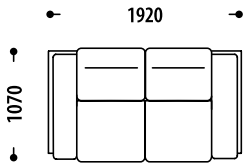

2Mr L-100mm