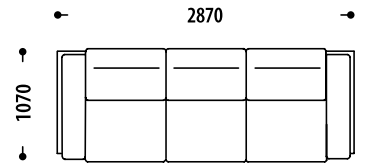

Length of seat / sleeping area (L +/-)	1Mn	L+50mm	L+100mm
		L-50mm	-
Length of seat / sleeping area (L +/-)	2Mr	L+100mm	-
		L-100mm	-
Length of seat / sleeping area (L +/-)	3Mn	L+150mm	-
		L-150mm	-

2Mr

2Mr L-100mm

2Mr L+100mm

1Mn-2Mr

1Mn-2Mr L+150mm

ROSHE

Download the digital
version of the catalog