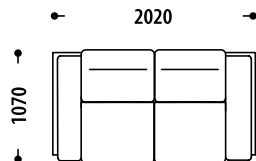

KELLY 2

Configuration of the Kelly 2 sofa, changes in overall dimensions:

2Mr

- **1Mn** single section, with a storage space for bed linen, without the transformation mechanism
- **2Mr** double section, with the mechanism of transformation to a sofa
- **3Mn** triple section, with a storage space for bed linen, without the transformation mechanism
- **L +/-** increase/decrease sleeping area/seat in millimeters (mm)

Length of seat / sleeping area (L +/-)	1Mn	L+50mm	L+100mm
		L-50mm	-
Length of seat / sleeping area (L +/-)	2Mr	L+100mm	-
		L-100mm	-
Length of seat / sleeping area (L +/-)	3Mn	L+150mm	-
		L-150mm	-

2Mr