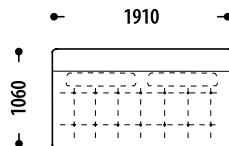

3M L+100mm

3M L-100mm

3M L-200mm