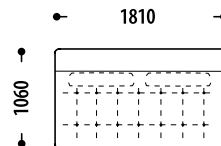

3M L+100mm

3M L-100mm

3M L-200mm