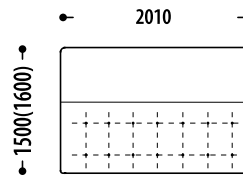

3M section triple, with the mechanism of transformation to a sofa
L +/- increase/decrease sleeping area/seat in millimeters (mm)

Length of seat / sleeping area (L +/-)	3M	L+100mm	L+200mm
		L-100mm	L-200mm

3M