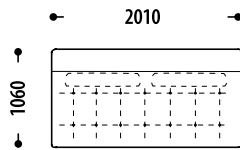

3M section triple, with the mechanism of transformation to a sofa
L +/- increase/decrease sleeping area/seat in millimeters (mm)

Length of seat / sleeping area (L +/-)	3M	L+100mm	L+200mm
		L-100mm	L-200mm

3M