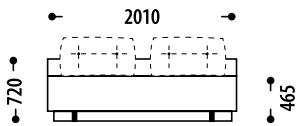

3M section triple, with the mechanism of transformation to a sofa
L +/- increase/decrease sleeping area/seat in millimeters (mm)

Length of seat / sleeping area (L +/-)	3M	L+100mm	L+200mm
		L-100mm	L-200mm

3M