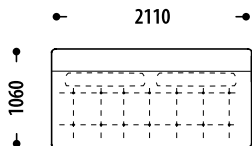

3M L+100mm

3M L-100mm

3M L-200mm