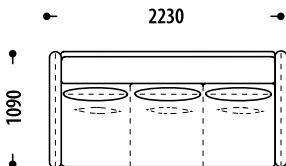

MILLI

Configuration of the Milli sofa,
changes in overall dimensions:

PLT,3M,PPT

- 3M** section triple, with the mechanism of transformation to a sofa
- PLT/ PPT** left / right armrest - narrow, soft
- L +/-** increase/decrease sleeping area/seat in millimeters (mm)

Length of seat / sleeping area (L +/-)	3M	L+100mm	L+200mm	L+300mm
		L-100mm	L-200mm	L-300mm

PLT,3M,PPT

PLT, 3M L-100mm, PPT

PLT, 3M L+100mm, PPT

PLT, 3M L+200mm, PPT

ROSHE

Download the digital
version of the catalog