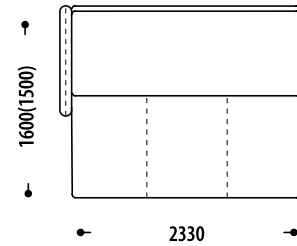

MILLI

Configuration of the Milli sofa,
changes in overall dimensions:

PLT,3M,PPT

- 3M** section triple, with the mechanism of transformation to a sofa
- PLT/ PPT** left / right armrest - narrow, soft
- L +/-** increase/decrease sleeping area/seat in millimeters (mm)

Length of seat / sleeping area (L +/-)	3M	L+100mm	L+200mm	L+300mm
		L-100mm	L-200mm	L-300mm

PLT,3M,PPT

PLT, 3M L-100mm, PPT

PLT, 3M L+100mm, PPT

PLT, 3M L+200mm, PPT

ROSHE

Download the digital
version of the catalog