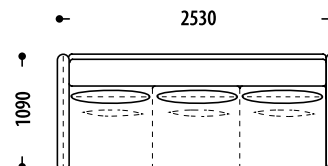

MILLI

Configuration of the Milli sofa,
changes in overall dimensions:

PLT,3M,PPT

- 3M** section triple, with the mechanism of transformation to a sofa
- PLT/ PPT** left / right armrest - narrow, soft
- L +/-** increase/decrease sleeping area/seat in millimeters (mm)

Length of seat / sleeping area (L +/-)	3M	L+100mm	L+200mm	L+300mm
		L-100mm	L-200mm	L-300mm

PLT,3M,PPT

PLT, 3M L-100mm, PPT

PLT, 3M L+100mm, PPT

PLT, 3M L+200mm, PPT

ROSHE

Download the digital
version of the catalog