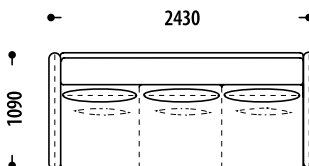

MILLI

Configuration of the Milli sofa,
changes in overall dimensions:

PLT,3M,PPT

- 3M** section triple, with the mechanism of transformation to a sofa
- PLT/ PPT** left / right armrest - narrow, soft
- L +/-** increase/decrease sleeping area/seat in millimeters (mm)

Length of seat / sleeping area (L +/-)	3M	L+100mm	L+200mm	L+300mm
		L-100mm	L-200mm	L-300mm

PLT,3M,PPT

PLT, 3M L-100mm, PPT

PLT, 3M L+100mm, PPT

PLT, 3M L+200mm, PPT

ROSHE

Download the digital
version of the catalog