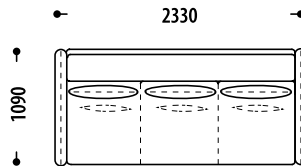

MILLI

Configuration of the Milli sofa,
changes in overall dimensions:

PLT,3M,PPT

- 3M** section triple, with the mechanism of transformation to a sofa
- PLT/ PPT** left / right armrest - narrow, soft
- L +/-** increase/decrease sleeping area/seat in millimeters (mm)

Length of seat / sleeping area (L +/-)	3M	L+100mm	L+200mm	L+300mm
		L-100mm	L-200mm	L-300mm

PLT,3M,PPT

PLT, 3M L-100mm, PPT

PLT, 3M L+100mm, PPT

PLT, 3M L+200mm, PPT

ROSHE

Download the digital
version of the catalog