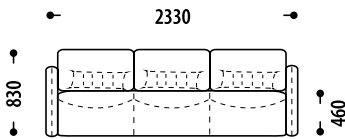

MILLI

Configuration of the Milli sofa,
changes in overall dimensions:

PLT,3M,PPT

- 3M** section triple, with the mechanism of transformation to a sofa
- PLT/ PPT** left / right armrest - narrow, soft
- L +/-** increase/decrease sleeping area/seat in millimeters (mm)

Length of seat / sleeping area (L +/-)	3M	L+100mm	L+200mm	L+300mm
		L-100mm	L-200mm	L-300mm

PLT,3M,PPT

PLT, 3M L-100mm, PPT

PLT, 3M L+100mm, PPT

PLT, 3M L+200mm, PPT

ROSHE

Download the digital
version of the catalog