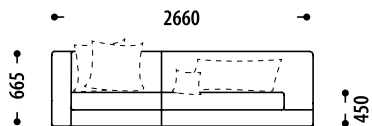

BLUEBELL

Configuration of the Bluebell corner sofa, changes in overall dimensions:

PLM-1Mr-OTPn

- BP** set of sofas / modules - without cushions (ALL cushions for sofas or modules are calculated separately)
- 1Mr** module, single-seater section, with a transformation mechanism for daily sleep (Seat width 1000mm)
- OTLn / OTPn** left/right ottoman with decorative overlay (CPD - Italian manufacture), Seat width 1120mm.
- OTLm / OTPm** left/right soft ottoman without decorative overlay, Seat width 1120mm.
- PLM / PPM** left/right standard size armrest, width 270mm
- PLMVz / ППМVz** left/right narrow armrest, width 170mm
- L\B +/-** increase or decrease the length and width of the seat / sleeping area in millimeters (mm)

Length of seat / sleeping area (L +/-)	OTLn / OTPn	L+100mm	-	-
	OTLm / OTPm	L-100mm	-	-
Length of seat / sleeping area (B +/-)	OTLn / OTPn	B+100mm	-	-
	OTLm / OTPm	B-100mm	B-200mm	B-300mm
Length of seat / sleeping area (L +/-)	1Mr	L+100mm	L+200mm	-
		L-100mm	L-200mm	-
Length of seat / sleeping area (B +/-)	1Mr	-	-	-
Armrest	PLM / PPM	-	-	-
	PLMVz / ППМVz	-	-	-
Armrest	PLM / PPM	-	-	-
	PLMVz / ППМVz	-	-	-
Bluebell cushion	65x60	-	-	-
	55x55	-	-	-
	95x45	-	-	-

PLM-1Mr-OTPn

PLMVz-1Mr-OTPn

PLM-1Mr L+100mm-OTPn L-100mm

PLM-1Mr L-100mm-OTPn L-100mm

PLM-1Mr L+200mm-OTPn L+100mm

PLM-1Mr-OTPn B-100mm

PLM-1Mr-OTPn B-200mm

PLM-1Mr-OTPn B-300mm