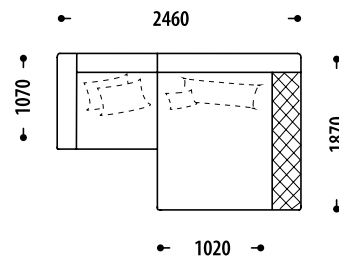

BLUEBELL

Configuration of the Bluebell corner sofa, changes in overall dimensions:

PLM-1Mr-OTPn

- BP** set of sofas / modules - without cushions (ALL cushions for sofas or modules are calculated separately)
- 1Mr** module, single-seater section, with a transformation mechanism for daily sleep (Seat width 1000mm)
- OTLn / OTPn** left/right ottoman with decorative overlay (CPD - Italian manufacture), Seat width 1120mm.
- OTLm / OTPm** left/right soft ottoman without decorative overlay, Seat width 1120mm.
- PLM / PPM** left/right standard size armrest, width 270mm
- PLMVz / ППМVz** left/right narrow armrest, width 170mm
- L\B +/-** increase or decrease the length and width of the seat / sleeping area in millimeters (mm)

Length of seat / sleeping area (L +/-)	OTLn / OTPn	L+100mm	-	-
	OTLm / OTPm	L-100mm	-	-
Length of seat / sleeping area (B +/-)	OTLn / OTPn	B+100mm	-	-
	OTLm / OTPm	B-100mm	B-200mm	B-300mm
Length of seat / sleeping area (L +/-)	1Mr	L+100mm	L+200mm	-
		L-100mm	L-200mm	-
Length of seat / sleeping area (B +/-)	1Mr	-	-	-
Armrest	PLM / PPM	-	-	-
	PLMVz / ППМVz	-	-	-
Armrest	PLM / PPM	-	-	-
	PLMVz / ППМVz	-	-	-
Bluebell cushion	65x60	-	-	-
	55x55	-	-	-
	95x45	-	-	-

PLM-1Mr-OTPn

PLMVz-1Mr-OTPn

PLM-1Mr L+100mm-OTPn L-100mm

PLM-1Mr L-100mm-OTPn L-100mm

PLM-1Mr L+200mm-OTPn L+100mm

PLM-1Mr-OTPn B-100mm

PLM-1Mr-OTPn B-200mm

PLM-1Mr-OTPn B-300mm