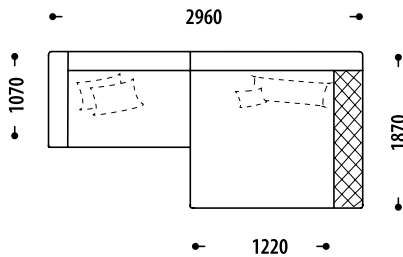

BLUEBELL

Configuration of the Bluebell corner sofa, changes in overall dimensions:

PLM-1Mr-OTPn

- BP** set of sofas / modules - without cushions (ALL cushions for sofas or modules are calculated separately)
- 1Mr** module, single-seater section, with a transformation mechanism for daily sleep (Seat width 1000mm)
- OTLn / OTPn** left/right ottoman with decorative overlay (CPD - Italian manufacture), Seat width 1120mm.
- OTLm / OTPm** left/right soft ottoman without decorative overlay, Seat width 1120mm.
- PLM / PPM** left/right standard size armrest, width 270mm
- PLMVz / ППМVz** left/right narrow armrest, width 170mm
- L\B +/-** increase or decrease the length and width of the seat / sleeping area in millimeters (mm)

Length of seat / sleeping area (L +/-)	OTLn / OTPn	L+100mm	-	-
	OTLm / OTPm	L-100mm	-	-
Length of seat / sleeping area (B +/-)	OTLn / OTPn	B+100mm	-	-
	OTLm / OTPm	B-100mm	B-200mm	B-300mm
Length of seat / sleeping area (L +/-)	1Mr	L+100mm	L+200mm	-
		L-100mm	L-200mm	-
Length of seat / sleeping area (B +/-)	1Mr	-	-	-
Armrest	PLM / PPM	-	-	-
	PLMVz / ППМVz	-	-	-
Armrest	PLM / PPM	-	-	-
	PLMVz / ППМVz	-	-	-
Bluebell cushion	65x60	-	-	-
	55x55	-	-	-
	95x45	-	-	-

PLM-1Mr-OTPn

PLMVz-1Mr-OTPn

PLM-1Mr L+100mm-OTPn L-100mm

PLM-1Mr L-100mm-OTPn L-100mm

PLM-1Mr L+200mm-OTPn L+100mm

PLM-1Mr-OTPn B-100mm

PLM-1Mr-OTPn B-200mm

PLM-1Mr-OTPn B-300mm