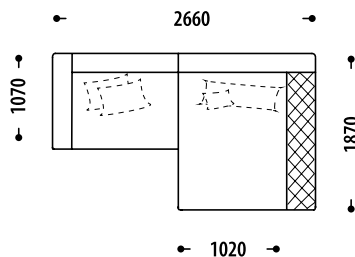

BLUEBELL

Configuration of the Bluebell corner sofa, changes in overall dimensions:

PLM-1Mr-OTPn

- BP** set of sofas / modules - without cushions (ALL cushions for sofas or modules are calculated separately)
- 1Mr** module, single-seater section, with a transformation mechanism for daily sleep (Seat width 1000mm)
- OTLn / OTPn** left/right ottoman with decorative overlay (CPD - Italian manufacture), Seat width 1120mm.
- OTLm / OTPm** left/right soft ottoman without decorative overlay, Seat width 1120mm.
- PLM / PPM** left/right standard size armrest, width 270mm
- PLMVz / ППМVz** left/right narrow armrest, width 170mm
- L\B +/-** increase or decrease the length and width of the seat / sleeping area in millimeters (mm)

Length of seat / sleeping area (L +/-)	OTLn / OTPn	L+100mm	-	-
	OTLm / OTPm	L-100mm	-	-
Length of seat / sleeping area (B +/-)	OTLn / OTPn	B+100mm	-	-
	OTLm / OTPm	B-100mm	B-200mm	B-300mm
Length of seat / sleeping area (L +/-)	1Mr	L+100mm	L+200mm	-
		L-100mm	L-200mm	-
Length of seat / sleeping area (B +/-)	1Mr	-	-	-
Armrest	PLM / PPM	-	-	-
	PLMVz / ППМVz	-	-	-
Armrest	PLM / PPM	-	-	-
	PLMVz / ППМVz	-	-	-
Bluebell cushion	65x60	-	-	-
	55x55	-	-	-
	95x45	-	-	-

PLM-1Mr-OTPn

PLMVz-1Mr-OTPn

PLM-1Mr L+100mm-OTPn L-100mm

PLM-1Mr L-100mm-OTPn L-100mm

PLM-1Mr L+200mm-OTPn L+100mm

PLM-1Mr-OTPn B-100mm

PLM-1Mr-OTPn B-200mm

PLM-1Mr-OTPn B-300mm