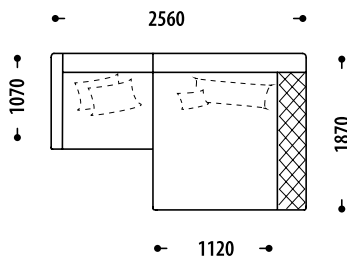

PLMVz-1Mr-OTPn