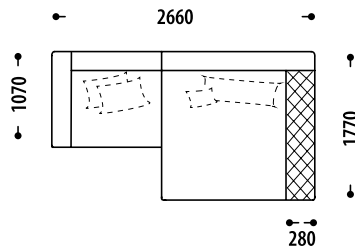

BLUEBELL

Configuration of the Bluebell corner sofa, changes in overall dimensions:

PLM-1Mr-OTPn

- BP** set of sofas / modules - without cushions (ALL cushions for sofas or modules are calculated separately)
- 1Mr** module, single-seater section, with a transformation mechanism for daily sleep (Seat width 1000mm)
- OTLn / OTPn** left/right ottoman with decorative overlay (CPD - Italian manufacture), Seat width 1120mm.
- OTLm / OTPm** left/right soft ottoman without decorative overlay, Seat width 1120mm.
- PLM / PPM** left/right standard size armrest, width 270mm
- PLMVz / ППМVz** left/right narrow armrest, width 170mm
- L\B +/-** increase or decrease the length and width of the seat / sleeping area in millimeters (mm)

Length of seat / sleeping area (L +/-)	OTLn / OTPn	L+100mm	-	-
	OTLm / OTPm	L-100mm	-	-
Length of seat / sleeping area (B +/-)	OTLn / OTPn	B+100mm	-	-
	OTLm / OTPm	B-100mm	B-200mm	B-300mm
Length of seat / sleeping area (L +/-)	1Mr	L+100mm	L+200mm	-
		L-100mm	L-200mm	-
Length of seat / sleeping area (B +/-)	1Mr	-	-	-
Armrest	PLM / PPM	-	-	-
	PLMVz / ППМVz	-	-	-
Armrest	PLM / PPM	-	-	-
	PLMVz / ППМVz	-	-	-
Bluebell cushion	65x60	-	-	-
	55x55	-	-	-
	95x45	-	-	-

PLM-1Mr-OTPn

PLMVz-1Mr-OTPn

PLM-1Mr L+100mm-OTPn L-100mm

PLM-1Mr L-100mm-OTPn L-100mm

PLM-1Mr L+200mm-OTPn L+100mm

PLM-1Mr-OTPn B-100mm

PLM-1Mr-OTPn B-200mm

PLM-1Mr-OTPn B-300mm