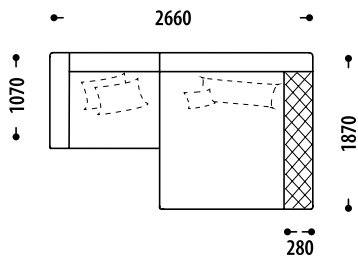

PLM-1Mr-OTPn