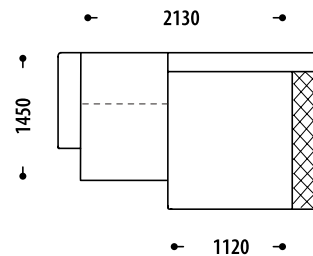

PLM-1Mr-OTPn