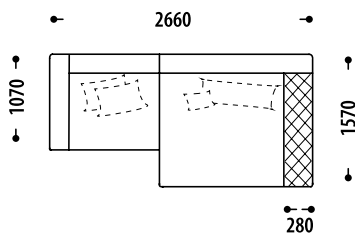

BLUEBELL

Configuration of the Bluebell corner sofa, changes in overall dimensions:

PLM-1Mr-OTPn

- BP** set of sofas / modules - without cushions (ALL cushions for sofas or modules are calculated separately)
- 1Mr** module, single-seater section, with a transformation mechanism for daily sleep (Seat width 1000mm)
- OTLn / OTPn** left/right ottoman with decorative overlay (CPD - Italian manufacture), Seat width 1120mm.
- OTLm / OTPm** left/right soft ottoman without decorative overlay, Seat width 1120mm.
- PLM / PPM** left/right standard size armrest, width 270mm
- PLMVz / ППМVz** left/right narrow armrest, width 170mm
- L\B +/-** increase or decrease the length and width of the seat / sleeping area in millimeters (mm)

Length of seat / sleeping area (L +/-)	OTLn / OTPn	L+100mm	-	-
	OTLm / OTPm	L-100mm	-	-
Length of seat / sleeping area (B +/-)	OTLn / OTPn	B+100mm	-	-
	OTLm / OTPm	B-100mm	B-200mm	B-300mm
Length of seat / sleeping area (L +/-)	1Mr	L+100mm	L+200mm	-
		L-100mm	L-200mm	-
Length of seat / sleeping area (B +/-)	1Mr	-	-	-
Armrest	PLM / PPM	-	-	-
	PLMVz / ППМVz	-	-	-
Armrest	PLM / PPM	-	-	-
	PLMVz / ППМVz	-	-	-
Bluebell cushion	65x60	-	-	-
	55x55	-	-	-
	95x45	-	-	-

PLM-1Mr-OTPn

PLMVz-1Mr-OTPn

PLM-1Mr L+100mm-OTPn L-100mm

PLM-1Mr L-100mm-OTPn L-100mm

PLM-1Mr L+200mm-OTPn L+100mm

PLM-1Mr-OTPn B-100mm

PLM-1Mr-OTPn B-200mm

PLM-1Mr-OTPn B-300mm