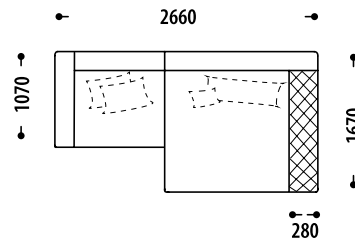

BLUEBELL

Configuration of the Bluebell corner sofa, changes in overall dimensions:

PLM-1Mr-OTPn

- BP** set of sofas / modules - without cushions (ALL cushions for sofas or modules are calculated separately)
- 1Mr** module, single-seater section, with a transformation mechanism for daily sleep (Seat width 1000mm)
- OTLn / OTPn** left/right ottoman with decorative overlay (CPD - Italian manufacture), Seat width 1120mm.
- OTLm / OTPm** left/right soft ottoman without decorative overlay, Seat width 1120mm.
- PLM / PPM** left/right standard size armrest, width 270mm
- PLMVz / ППМVz** left/right narrow armrest, width 170mm
- L\B +/-** increase or decrease the length and width of the seat / sleeping area in millimeters (mm)

Length of seat / sleeping area (L +/-)	OTLn / OTPn	L+100mm	-	-
	OTLm / OTPm	L-100mm	-	-
Length of seat / sleeping area (B +/-)	OTLn / OTPn	B+100mm	-	-
	OTLm / OTPm	B-100mm	B-200mm	B-300mm
Length of seat / sleeping area (L +/-)	1Mr	L+100mm	L+200mm	-
		L-100mm	L-200mm	-
Length of seat / sleeping area (B +/-)	1Mr	-	-	-
Armrest	PLM / PPM	-	-	-
	PLMVz / ППМVz	-	-	-
Armrest	PLM / PPM	-	-	-
	PLMVz / ППМVz	-	-	-
Bluebell cushion	65x60	-	-	-
	55x55	-	-	-
	95x45	-	-	-

PLM-1Mr-OTPn

PLMVz-1Mr-OTPn

PLM-1Mr L+100mm-OTPn L-100mm

PLM-1Mr L-100mm-OTPn L-100mm

PLM-1Mr L+200mm-OTPn L+100mm

PLM-1Mr-OTPn B-100mm

PLM-1Mr-OTPn B-200mm

PLM-1Mr-OTPn B-300mm