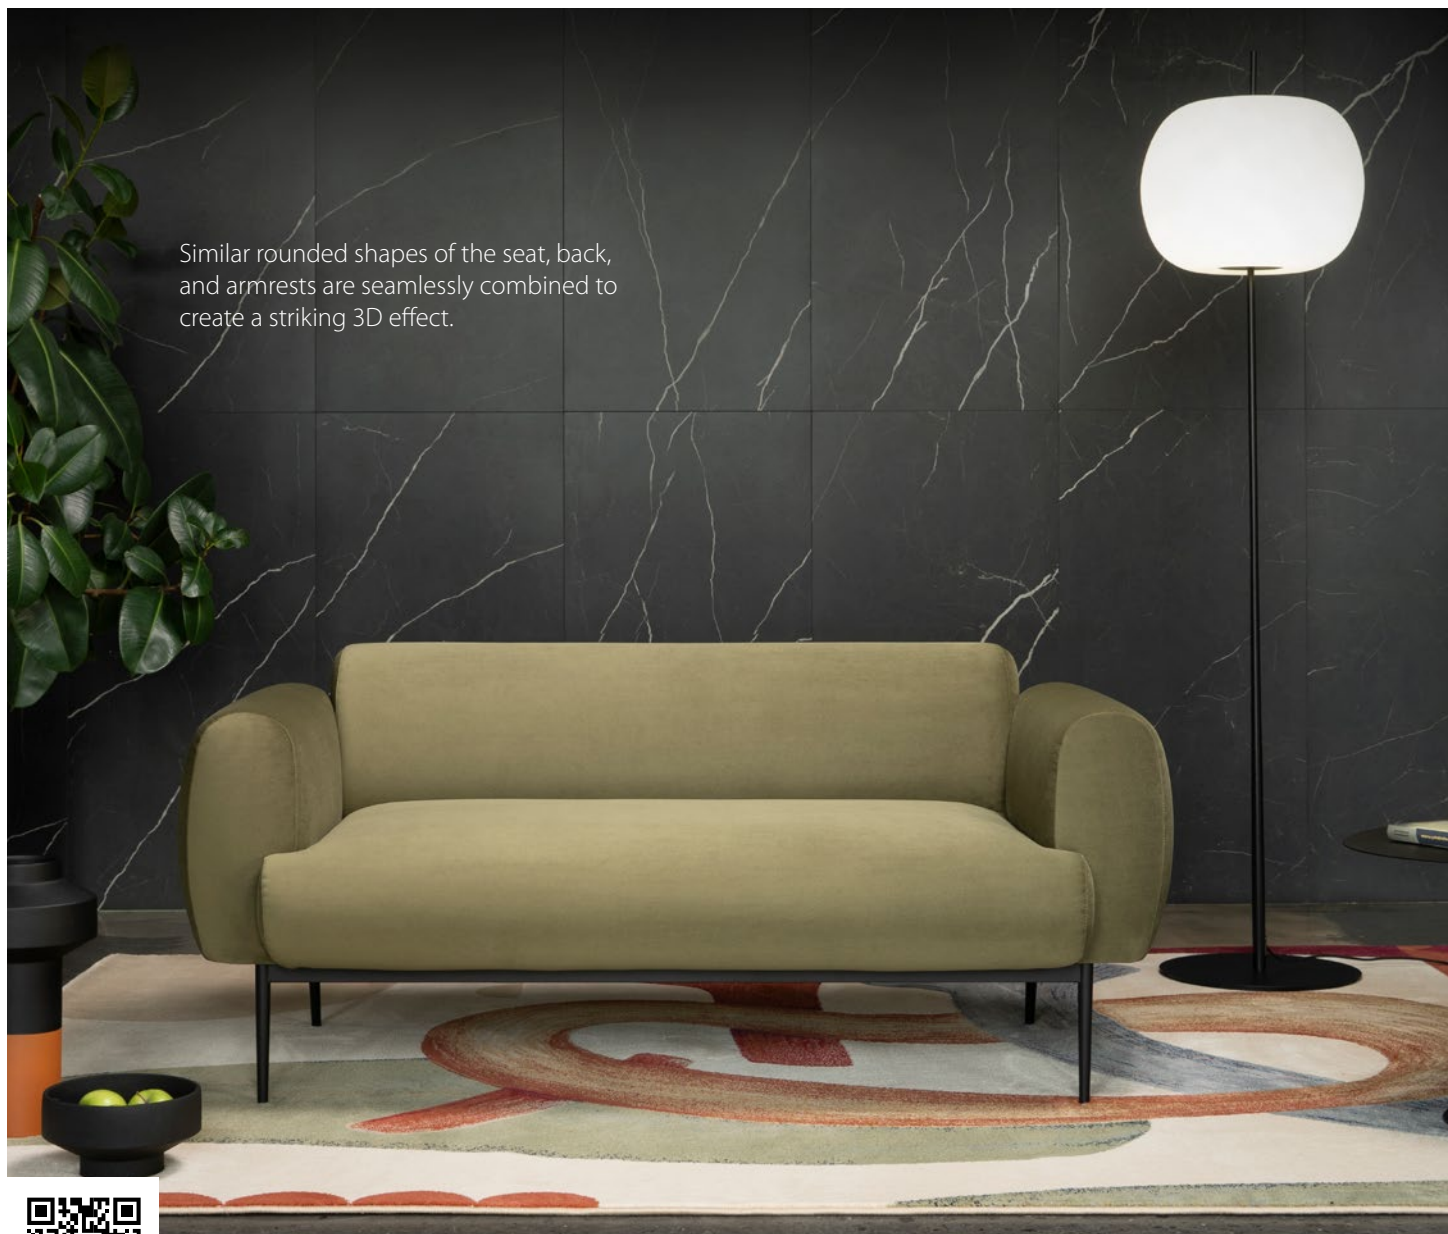

CLOUD

The Cloud sofa is a highlight of your interior, adding both style and comfort!

Similar rounded shapes of the seat, back, and armrests are seamlessly combined to create a striking 3D effect.

The frame of the Cloud sofa is the pride of the ROSHE brand.

Transformation mechanism

We have developed and crafted the frame using a robust, shaped tube as the foundation. The conical legs extend beyond the frame's perimeter, creating a visually striking effect that emphasizes the lower part of the sofa.

Ultra soft polyurethane foam

High resilient polyurethane foam

Polyurethane foam with resilient properties and low residual deformation

Powder-coated metal frame

CLOUD

Cloud sofa configuration:

2M

2M two-seater section, without a transformation mechanism
L +/- increase/decrease of the sleeping place/seating place in millimeters (mm)