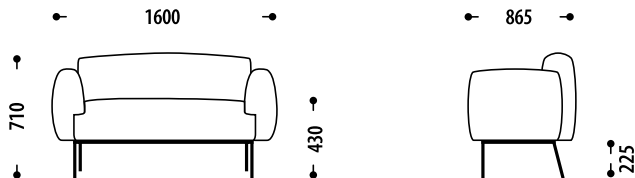

Ultra soft polyurethane foam

High resilient polyurethane foam

Polyurethane foam with resilient properties and low residual deformation

Powder-coated metal frame

CLOUD

Cloud sofa configuration:

2M

2M two-seater section, without a transformation mechanism
L +/- increase/decrease of the sleeping place/seating place in millimeters (mm)

Length of seat (L +/-)

2M

-

2MrL

ROSHE

Download the digital
version of the catalog