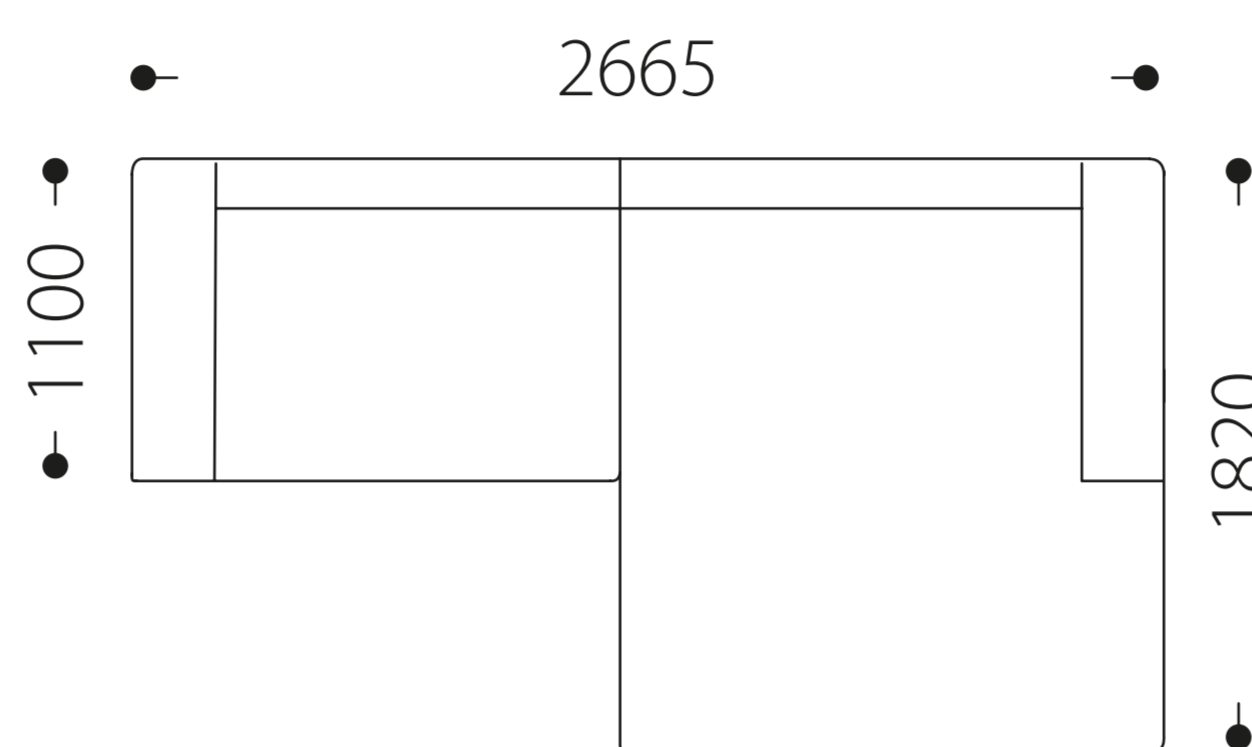

EZARI CORNER

38 068 855 90 87
roshe.ua

Ezari sofa BP stp.

Product name	Sketch	Configuration: Single color / Fabric combination	Specifications (product components)	Overall size	Sleeping place
Ezari pillow 50x50		1) K1 2) K2	-	500 x 500	-
Ezari pillow 50x40		1) K1 2) K2	-	500 x 400	-
Ezari pillow 50x35		1) K1 2) K2	-	500 x 350	-
Ezari sofa BP stp.		1) K1 2) K2	PLM-1MrL-OTP-PPM	2665 x 1820 x 1100	2130 x 1470
Ezari sofa BP stl.		1) K1 2) K2	PLM-OTL-1MrL-PPM	2665 x 1820 x 1100	2130 x 1470

Modules with a transformation mechanism for everyday use

1MrL — extended Long module based on 1Mr, single-seater section with a transformation mechanism.

Seat width: 1070 mm.

1Mr — single-seater module/section with a transformation mechanism.

Seat width: 770 mm.

2Mr — two-seater module/section with a transformation mechanism.

Seat width: 1570 mm.

Ottomans:

OTL / OTP — left/right ottoman.

Seat width: Min. 1060 mm / Max. 1320 mm.

Armrests

PLM / PPM — soft left / right armrest.

Product name	Sketch	Configuration: Single color / Fabric combination	Specifications (product components)	Overall size	Sleeping place
Ezari sofa BP straight st.		1) K1 2) K2	PLM-1MrL-1MrL-PPM	2670 x 1100	2140 x 1470
Ezari sofa BP straight set 1		1) K1 2) K2	PLM-1Mr L-100mm-1Mr L-100mm-PPM	1870 x 1100	1340 x 1470
Ezari sofa BP straight set 2		1) K1 2) K2	PLM-1Mr-1Mr-PPM	2070 x 1100	1540 x 1470
Ezari sofa BP straight set 3		1) K1 2) K2	PLM-1Mr L+100mm-1Mr L+100mm-PPM	2270 x 1100	1740 x 1470
Ezari sofa BP straight set 4		1) K1 2) K2	PLM-1MrL L-100mm-1MrL L-100mm-PPM	2470 x 1100	1940 x 1470
Ezari sofa BP straight set 5		1) K1 2) K2	PLM-1MrL L+100mm-1MrL L+100mm-PPM	2870 x 1100	2340 x 1470
Ezari sofa BP straight set 6		1) K1 2) K2	PLM-1MrL L+200mm-1MrL L+200mm-PPM	3070 x 1100	2540 x 1470
Ezari sofa BP straight set 7		1) K1 2) K2	PLM-1MrL L+300mm-1MrL L+300mm-PPM	3270 x 1100	2740 x 1470