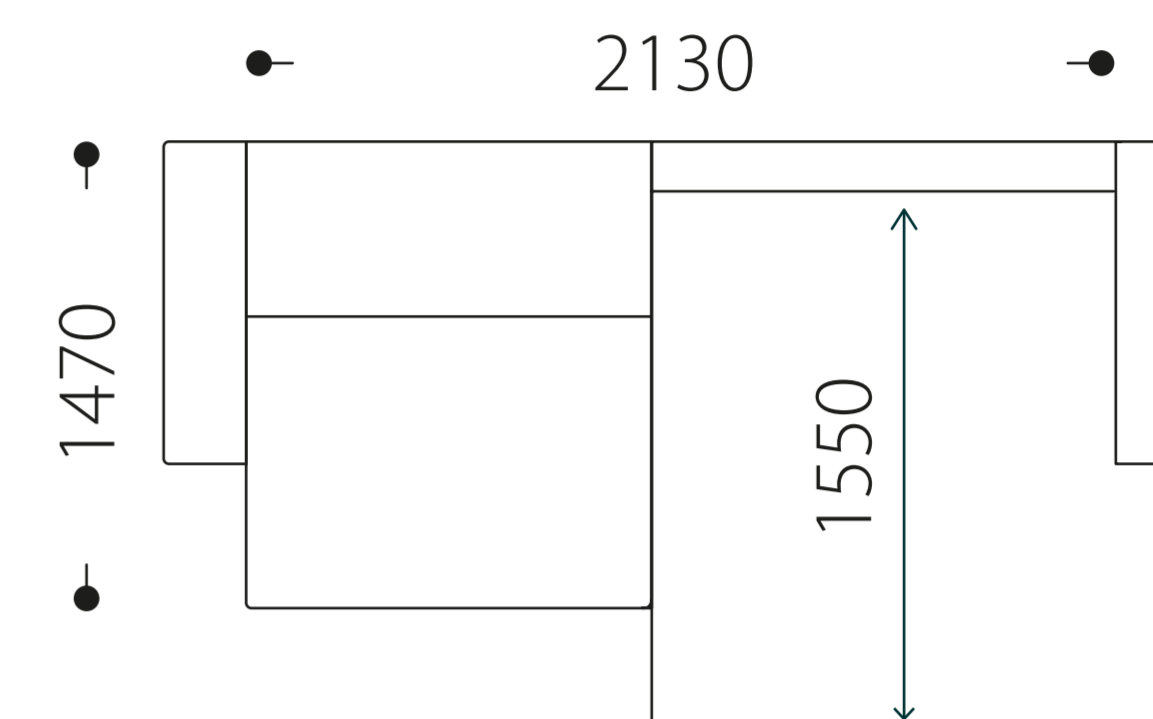

EZARI CORNER

38 068 855 90 87
roshe.ua

Ezari sofa BP stp.

Product name	Sketch	Configuration: Single color / Fabric combination	Specifications (product components)	Overall size	Sleeping place
Ezari pillow 50x50		1) K1 2) K2	-	500 x 500	-
Ezari pillow 50x40		1) K1 2) K2	-	500 x 400	-
Ezari pillow 50x35		1) K1 2) K2	-	500 x 350	-
Ezari sofa BP stp.		1) K1 2) K2	PLM-1MrL-OTP-PPM	2665 x 1820 x 1100	2130 x 1470
Ezari sofa BP stl.		1) K1 2) K2	PLM-OTL-1MrL-PPM	2665 x 1820 x 1100	2130 x 1470

Modules with a transformation mechanism for everyday use

1MrL — extended Long module based on 1Mr, single-seater section with a transformation mechanism.

Seat width: 1070 mm.

1Mr — single-seater module/section with a transformation mechanism.

Seat width: 770 mm.

2Mr — two-seater module/section with a transformation mechanism.

Seat width: 1570 mm.

Ottomans:

OTL / OTP — left/right ottoman.

Seat width: Min. 1060 mm / Max. 1320 mm.

Armrests

PLM / PPM — soft left / right armrest.

Product name	Sketch	Configuration: Single color / Fabric combination	Specifications (product components)	Overall size	Sleeping place
Ezari sofa BP straight st.		1) K1 2) K2	PLM-1MrL-1MrL-PPM	2670 x 1100	2140 x 1470
Ezari sofa BP straight set 1		1) K1 2) K2	PLM-1Mr L-100mm-1Mr L-100mm-PPM	1870 x 1100	1340 x 1470
Ezari sofa BP straight set 2		1) K1 2) K2	PLM-1Mr-1Mr-PPM	2070 x 1100	1540 x 1470
Ezari sofa BP straight set 3		1) K1 2) K2	PLM-1Mr L+100mm-1Mr L+100mm-PPM	2270 x 1100	1740 x 1470
Ezari sofa BP straight set 4		1) K1 2) K2	PLM-1MrL L-100mm-1MrL L-100mm-PPM	2470 x 1100	1940 x 1470
Ezari sofa BP straight set 5		1) K1 2) K2	PLM-1MrL L+100mm-1MrL L+100mm-PPM	2870 x 1100	2340 x 1470
Ezari sofa BP straight set 6		1) K1 2) K2	PLM-1MrL L+200mm-1MrL L+200mm-PPM	3070 x 1100	2540 x 1470
Ezari sofa BP straight set 7		1) K1 2) K2	PLM-1MrL L+300mm-1MrL L+300mm-PPM	3270 x 1100	2740 x 1470