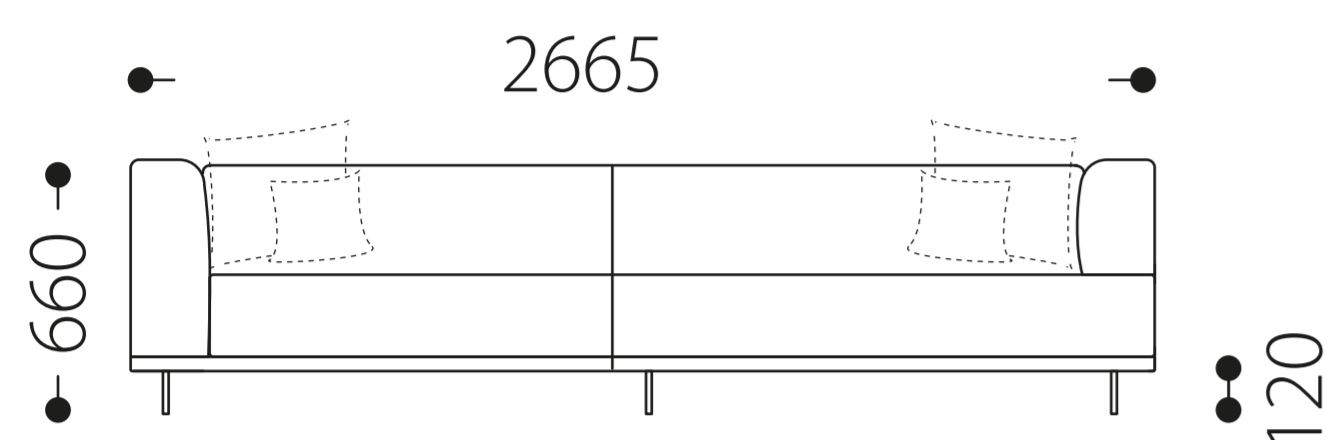

EZARI CORNER

38 068 855 90 87
roshe.ua

Ezari sofa BP stp.

Product name	Sketch	Configuration: Single color / Fabric combination	Specifications (product components)	Overall size	Sleeping place
Ezari pillow 50x50		1) K1 2) K2	-	500 x 500	-
Ezari pillow 50x40		1) K1 2) K2	-	500 x 400	-
Ezari pillow 50x35		1) K1 2) K2	-	500 x 350	-
Ezari sofa BP stp.		1) K1 2) K2	PLM-1MrL-OTP-PPM	2665 x 1820 x 1100	2130 x 1470
Ezari sofa BP stl.		1) K1 2) K2	PLM-OTL-1MrL-PPM	2665 x 1820 x 1100	2130 x 1470

Designations of modules and configuration elements

BP — basic configuration of sofas and modules without cushions.

All cushions for sofas and modules are calculated separately.

K1 — sofa in one color.

All upholstery is made from a single fabric selected from the fabric category specified for the model.

Modules with a transformation mechanism for everyday use

1MrL — extended Long module based on 1Mr, single-seater section with a transformation mechanism.

Seat width: 1070 mm.

1Mr — single-seater module/section with a transformation mechanism.

Seat width: 770 mm.

2Mr — two-seater module/section with a transformation mechanism.

Seat width: 1570 mm.

Ottomans:

OTL / OTP — left/right ottoman.

Seat width: Min. 1060 mm / Max. 1320 mm.

Armrests

PLM / PPM — soft left / right armrest.